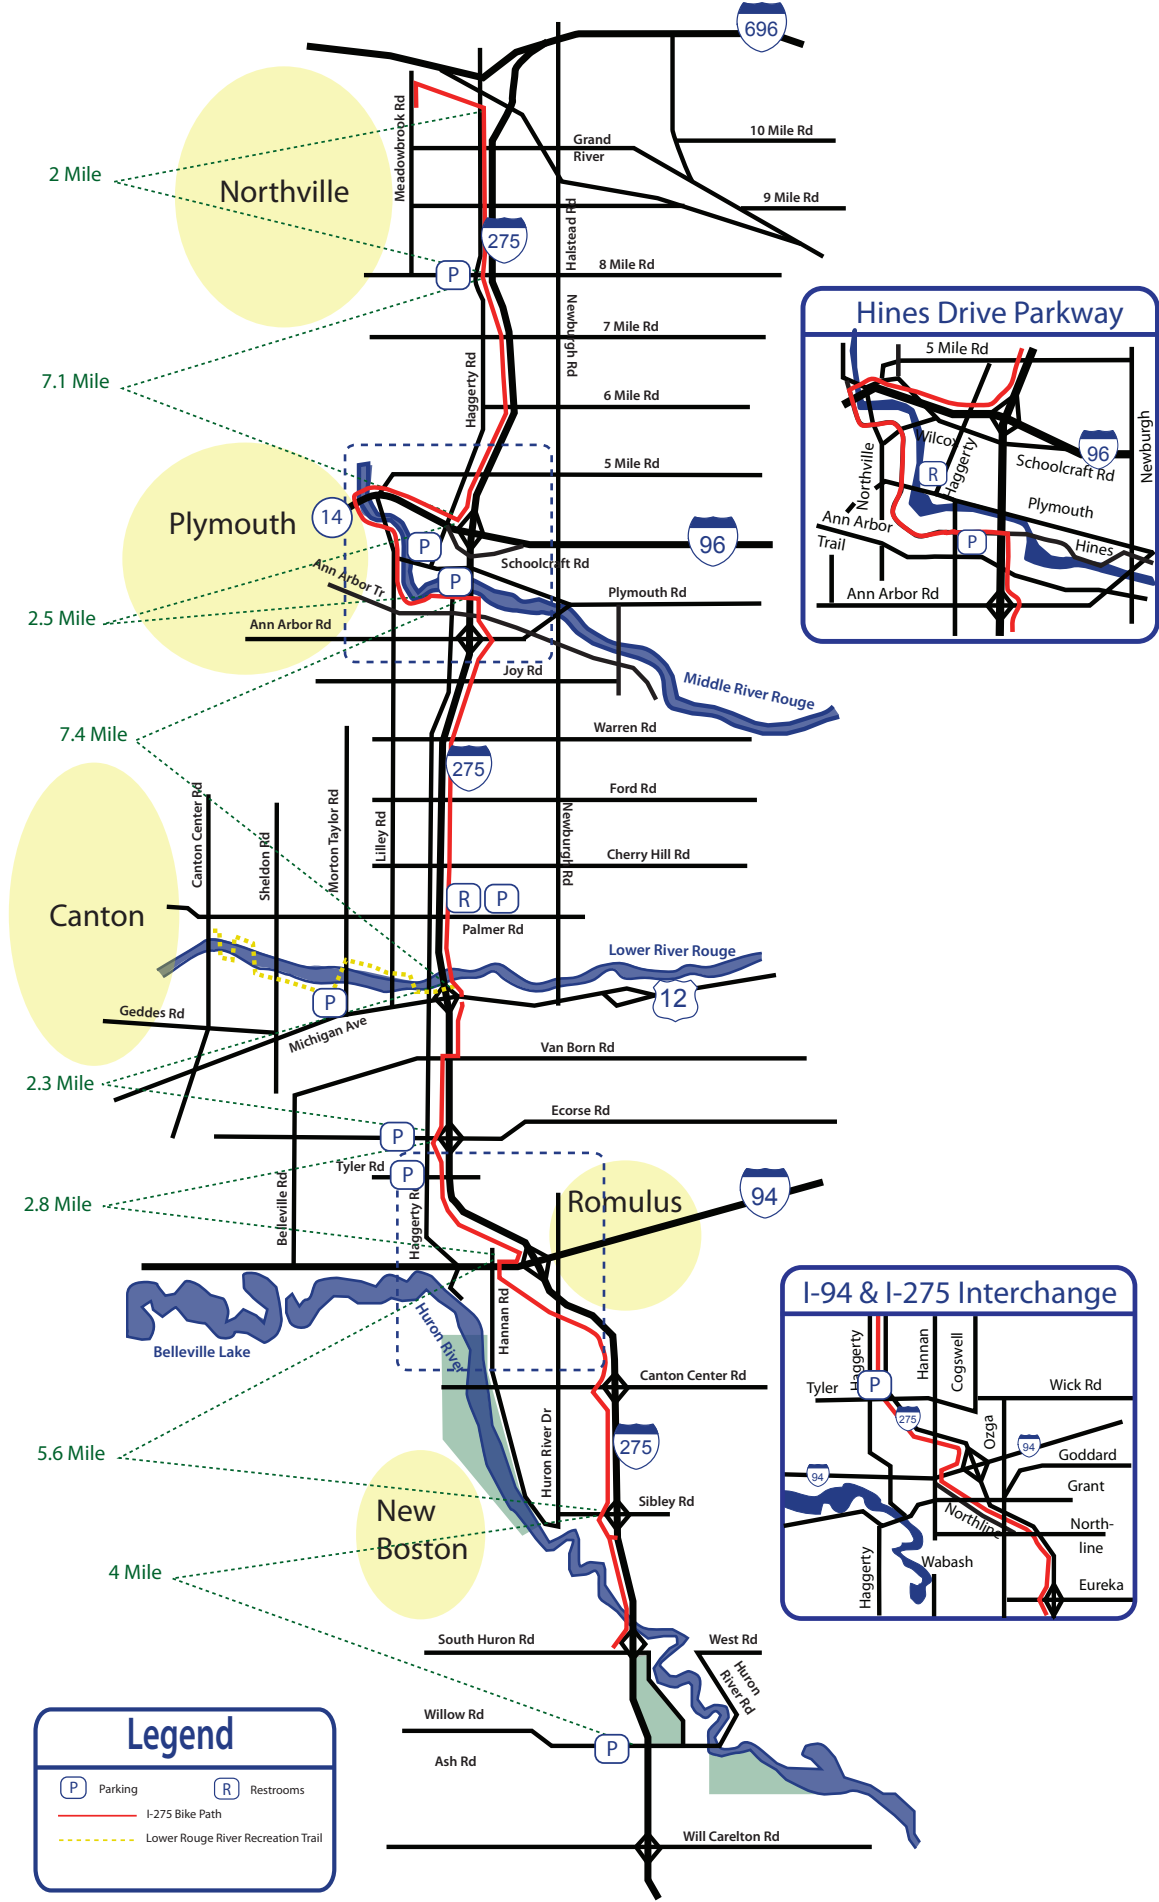

I-275 Metro Trail

Legend

- (P) Parking
- (R) Restrooms
- Red line: I-275 Bike Path
- Yellow dashed line: Lower Rouge River Recreation Trail

Hines Drive Parkway

This inset map shows the trail route through the Hines Drive Parkway area, highlighting the trail's path through Northville, Plymouth, and Hines. Key roads shown include Schoolcraft Rd, Ann Arbor Rd, Joy Rd, and Hines Drive.

I-94 & I-275 Interchange

This inset map shows the trail route at the I-94 & I-275 Interchange, highlighting the trail's path through Romulus and New Boston. Key roads shown include Tyler Rd, Haggerty Rd, Hamman Rd, Cogswell, Wick Rd, Goddard, Grant, Northline, Eureka, and Wabash.